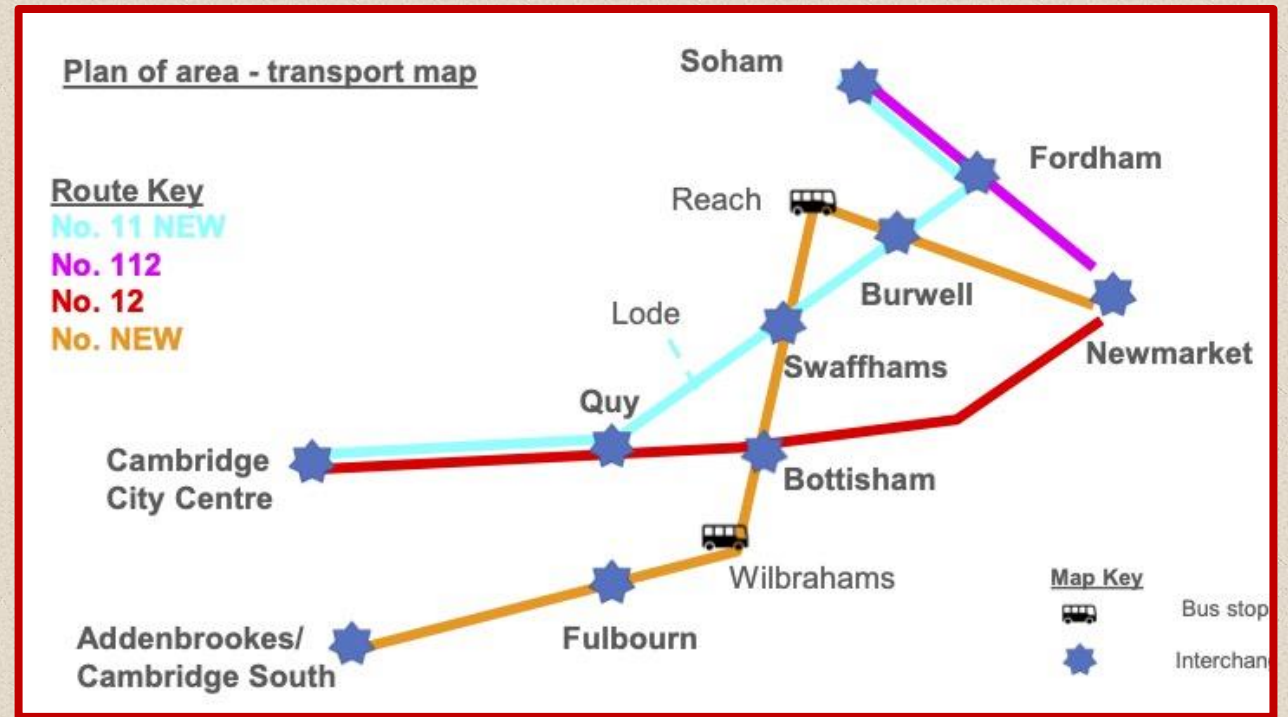

New improved bus service for the Wilbrahams and surrounding villages

- We are hoping to secure a frequent, publicly supported connection to vital local schools, places of work, health services and other amenities
- Cambridge and Peterborough Combined Authority (CPCA) is developing plans for improvements to rural bus services and has already set aside nearly £11 million funding for this
- A route through the Wilbrahams is already included in the draft proposals – see Map

NOW

WE NEED TO SHOW HOW THIS COULD TRANSFORM OUR LIVES!

PLEASE HELP US TO SHOW SUPPORT BY COMPLETING THE QUESTIONNAIRE AND SHARING YOUR STORIES!

COMPLETE THE QUESTIONNAIRE:

For further information go to the Wilbrahams website at:

www.wilbrahams.co.uk

Or contact:

hilary.burton@greatwilbrahamparishcouncil.gov.uk

or call the Clerk on 07369248998