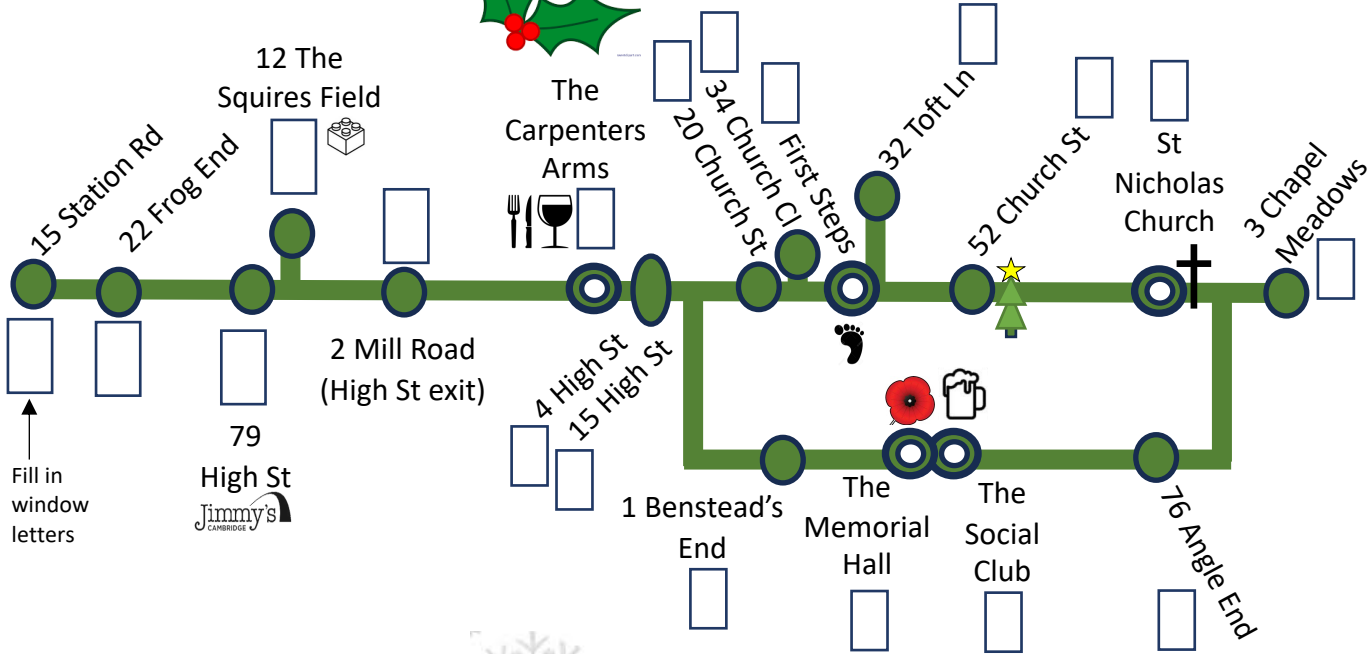

Contact Email: wilbrahamptfa@gmail.com

Great Wilbraham line

Little Wilbraham line

+	Advent Service Sun 9.30 am
★	Lighting of the three
🎄	Sat 6.30 pm

Artwork by Hannah Milne

POLAR EXPRESS