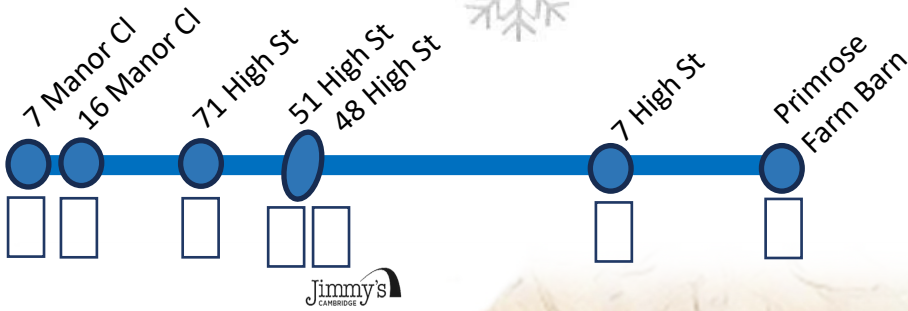

Contact Email: wilbrahamptfa@gmail.com

Great Wilbraham line

Little Wilbraham line

+	Advent Service Sun 9.30 am
★	Lighting of the three
🎄	Sat 6.30 pm

Artwork by Hannah Milne

POLAR EXPRESS