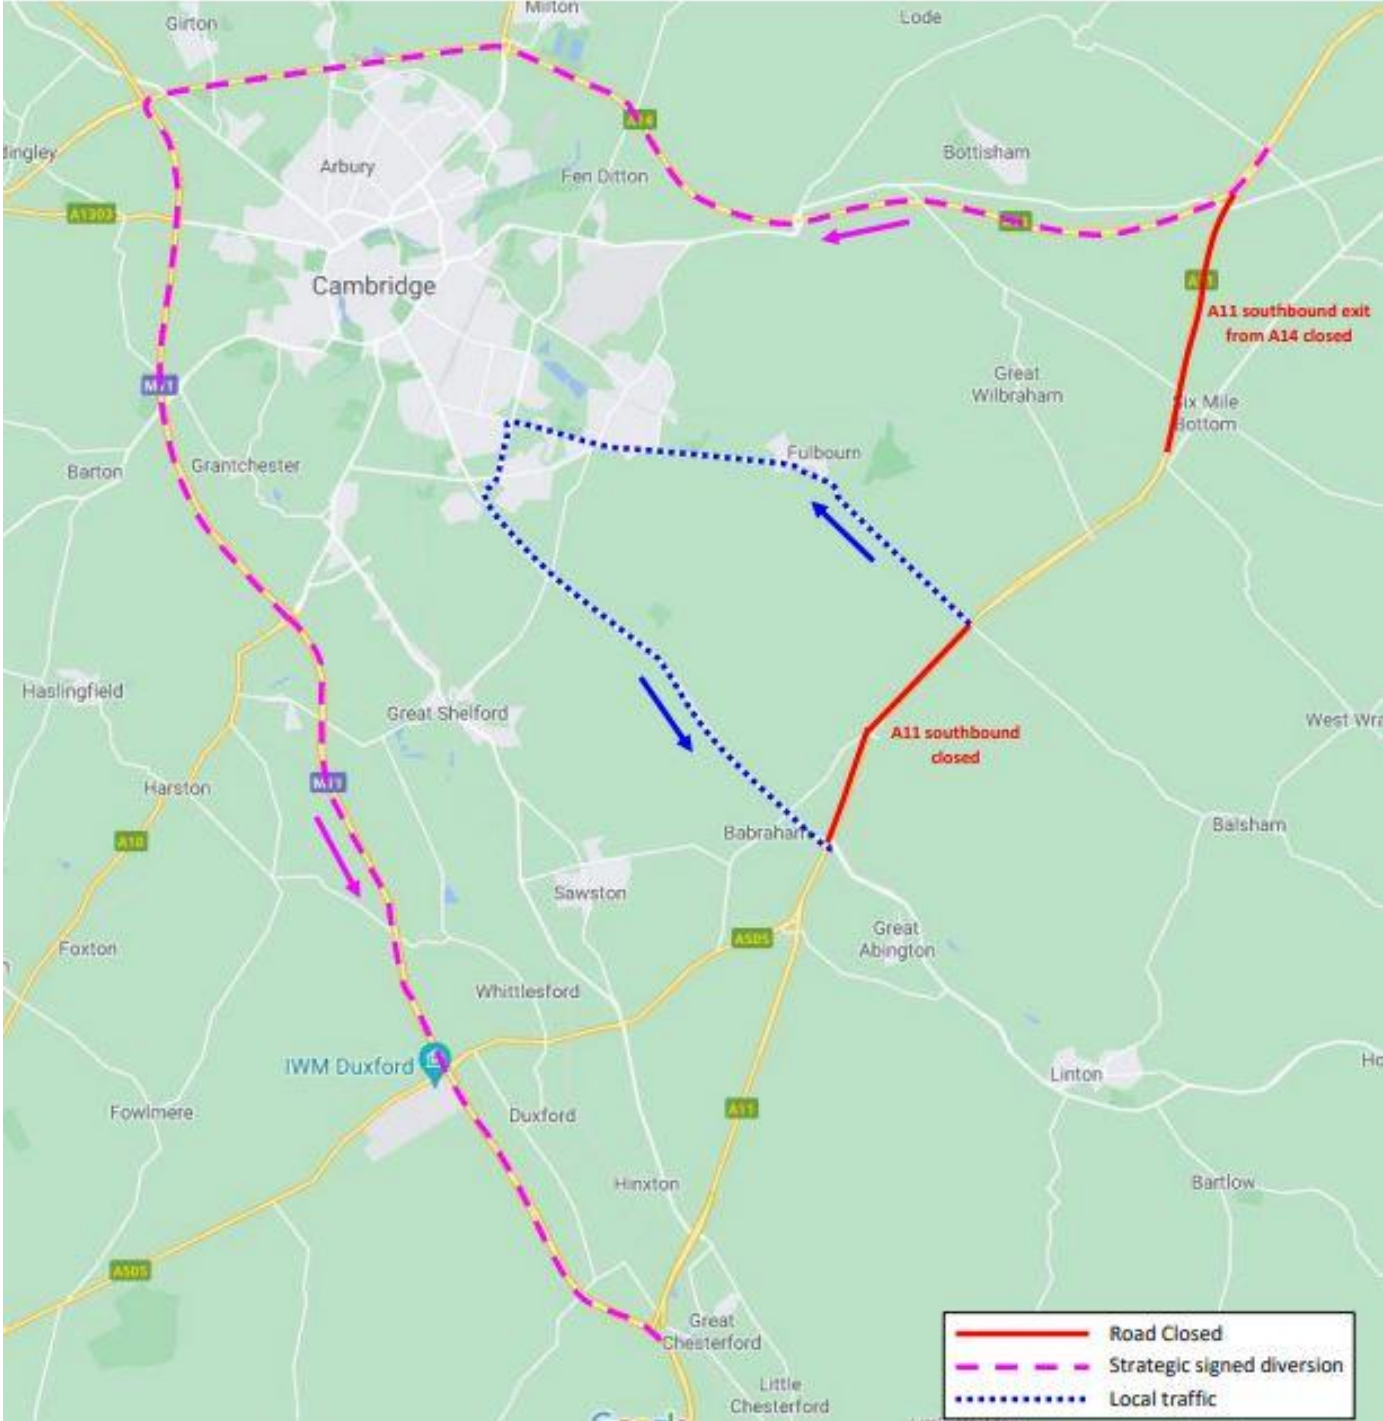

Phase 1 – A11 northbound closed from M11 junction 9 to A505 interchange

Monday 2 August to Thursday 5 August

Phase 2 – A11 northbound closed from M11 junction 9 to A1307 Fourwentways interchange

Monday 2 August and Wednesday 4 August

Phase 3 – A11 southbound closed from Balsham Road junction to A1307 Fourwentways interchange

Friday 6 August

Phase 4 – A11 northbound closed from A1304 Six Mile Bottom to A14 eastbound merge

Monday 9 August to Thursday 12 August

Phase 5 – A11 southbound from A505 interchange to A1301 Stump Cross
Friday 13 August and Monday 16 August