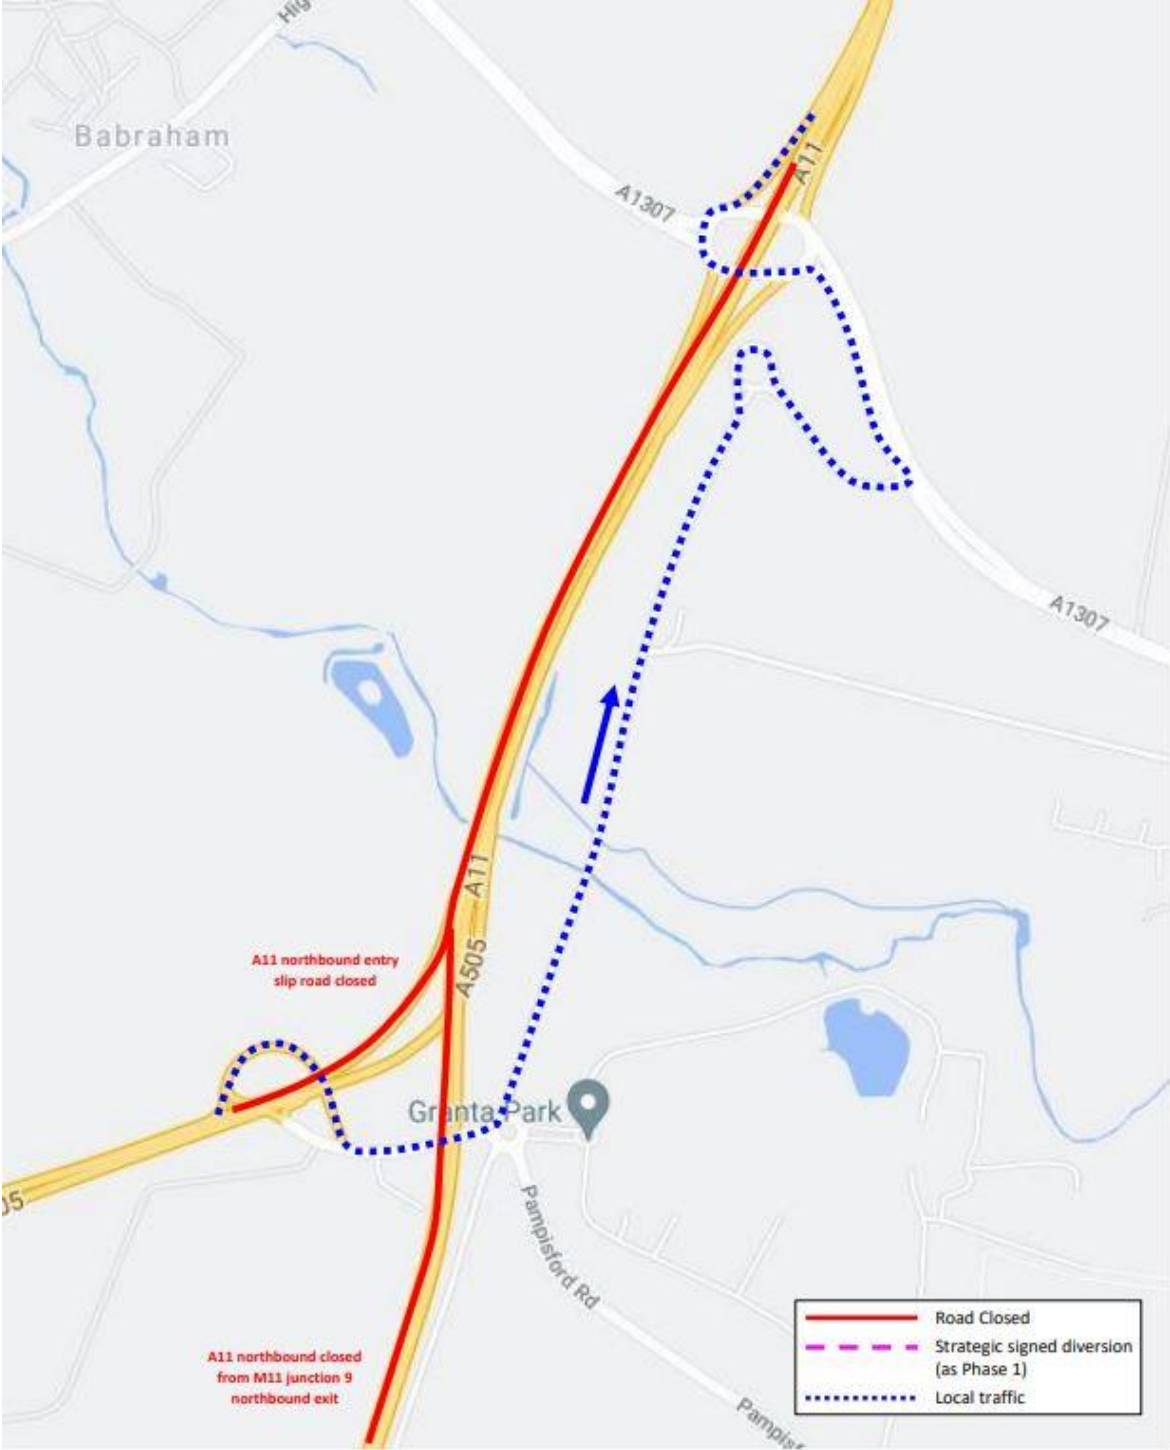

Phase 1 – A11 northbound closed from M11 junction 9 to A505 interchange

Monday 2 August to Thursday 5 August

Phase 2 – A11 northbound closed from M11 junction 9 to A1307 Fourwentways interchange

Monday 2 August and Wednesday 4 August

Phase 3 – A11 southbound closed from Balsham Road junction to A1307 Fourwentways interchange

Friday 6 August

Phase 4 – A11 northbound closed from A1304 Six Mile Bottom to A14 eastbound merge

Monday 9 August to Thursday 12 August

Phase 5 – A11 southbound from A505 interchange to A1301 Stump Cross
Friday 13 August and Monday 16 August