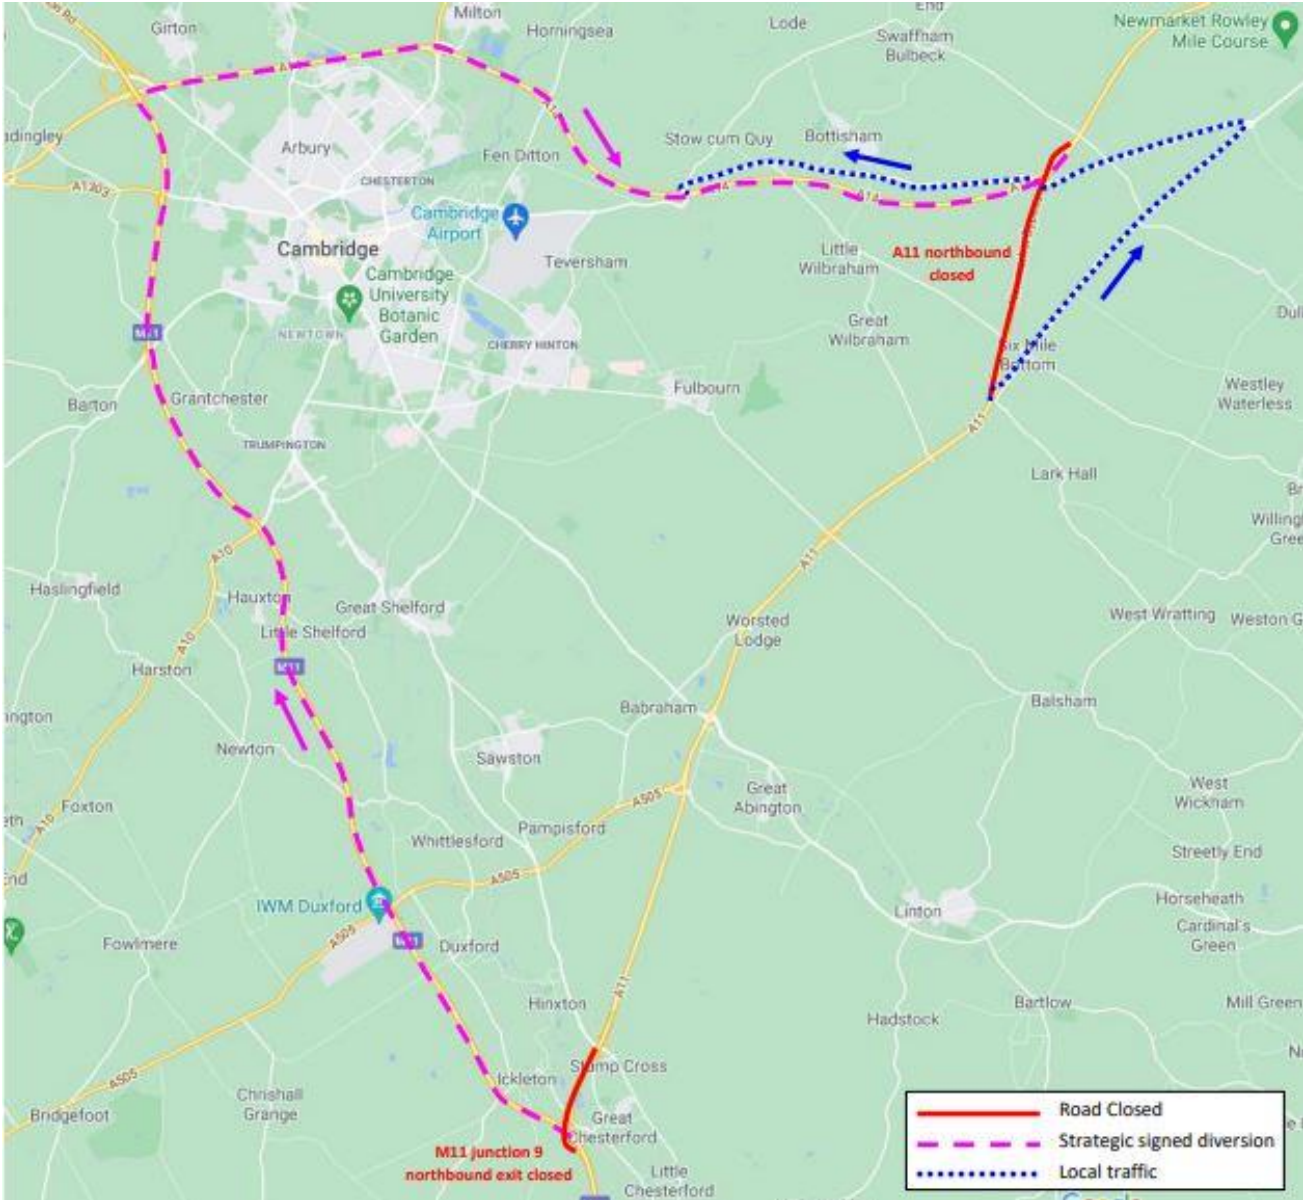

Phase 1 – A11 northbound closed from M11 junction 9 to A505 interchange

Monday 2 August to Thursday 5 August

Phase 2 – A11 northbound closed from M11 junction 9 to A1307 Fourwentways interchange

Monday 2 August and Wednesday 4 August

Phase 3 – A11 southbound closed from Balsham Road junction to A1307 Fourwentways interchange

Friday 6 August

Phase 4 – A11 northbound closed from A1304 Six Mile Bottom to A14 eastbound merge

Monday 9 August to Thursday 12 August

Phase 5 – A11 southbound from A505 interchange to A1301 Stump Cross
Friday 13 August and Monday 16 August