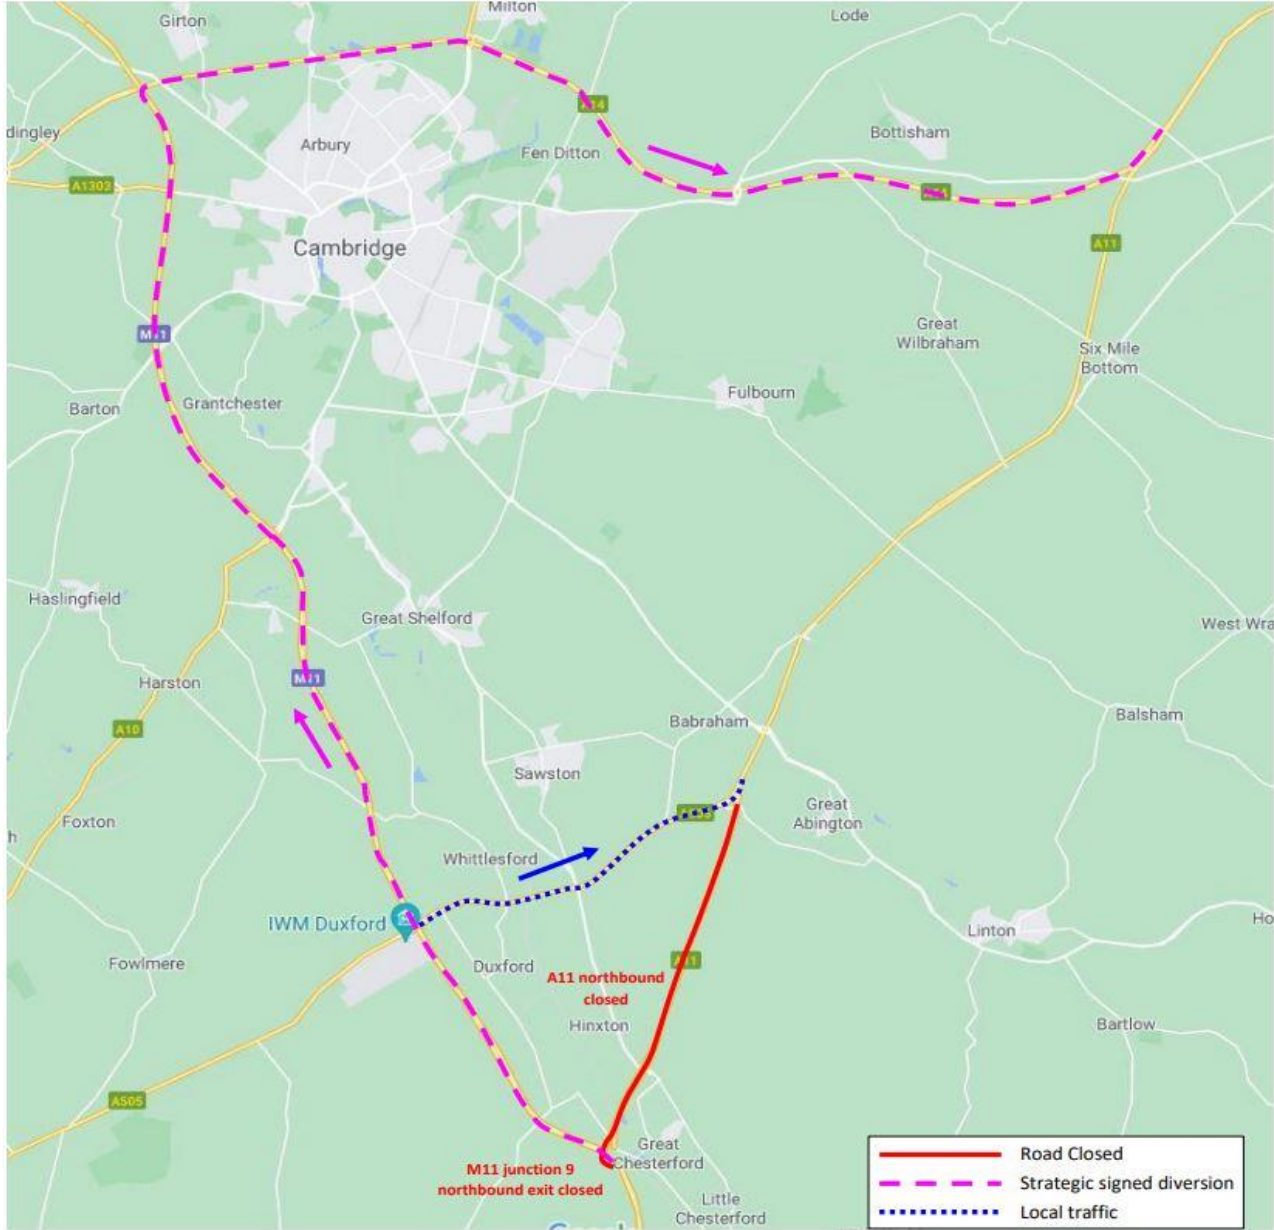

Phase 1 – A11 northbound closed from M11 junction 9 to A505 interchange

Monday 2 August to Thursday 5 August

Phase 2 – A11 northbound closed from M11 junction 9 to A1307 Fourwentways interchange

Monday 2 August and Wednesday 4 August

Phase 3 – A11 southbound closed from Balsham Road junction to A1307 Fourwentways interchange

Friday 6 August

Phase 4 – A11 northbound closed from A1304 Six Mile Bottom to A14 eastbound merge

Monday 9 August to Thursday 12 August

Phase 5 – A11 southbound from A505 interchange to A1301 Stump Cross
Friday 13 August and Monday 16 August